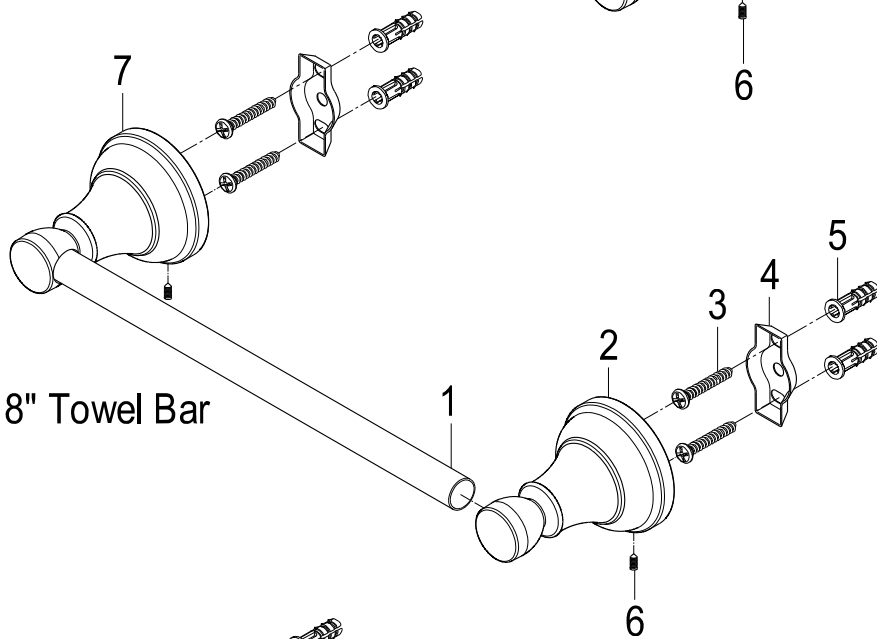

BAHK531 2478C, ORB, SN

24" & 18" Towel Bar, Towel Ring, Robe Hook, Toilet Paper Holder

24" Towel Bar

18" Towel Bar

Robe Hook

Toilet Paper Holder

Towel Ring