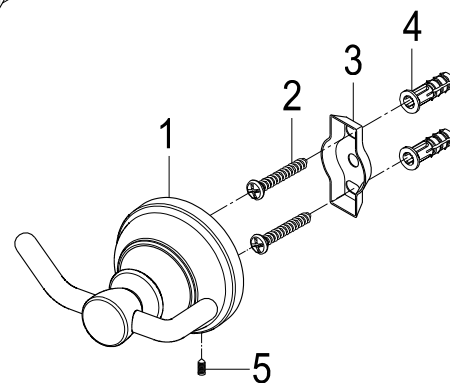

BAHK531 2478C, ORB, SN

24" & 18" Towel Bar, Towel Ring, Robe Hook, Toilet Paper Holder

24" Towel Bar

18" Towel Bar

Robe Hook

Toilet Paper Holder

Towel Ring