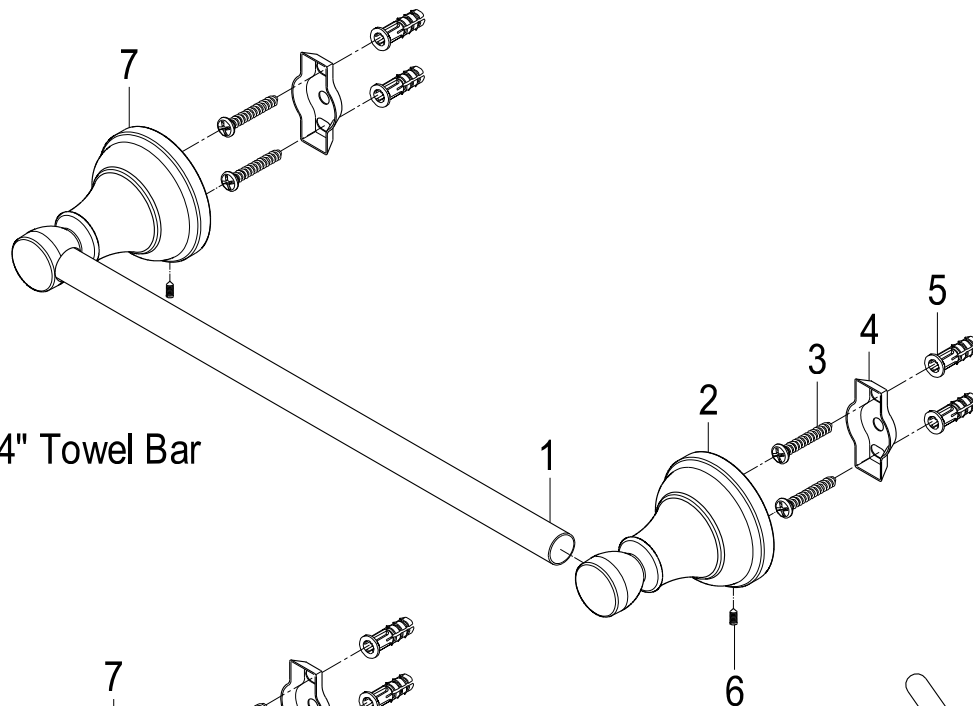

BAHK531 2478C, ORB, SN

24" & 18" Towel Bar, Towel Ring, Robe Hook, Toilet Paper Holder

24" Towel Bar

18" Towel Bar

Robe Hook

Toilet Paper Holder

Towel Ring